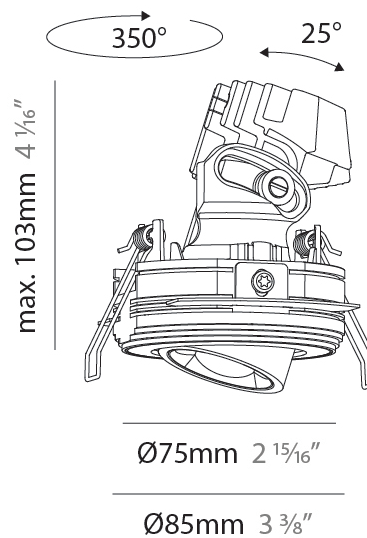

PHYSICAL

Aperture Sizes - Downlights: 1"
Shape: Round
Diameter (mm): 75
Diameter (in): 2 ¹⁵/₁₆
Height (mm): 103
Height (in): 4 ¹/₁₆
Ceiling Thickness (mm): 10 / 12.5 / 15 / 25
Ceiling Thickness (in): 3/8 or 1/2 or 9/16 or 1
Min. Recessing Depth (mm): 115
Min. Recessing Depth (in): 4 ¹/₂
Diffuser: Lens Pack - Spread Lens / Linear Spread Lens / Honeycomb Louver
Fixture Finish: SSR / BKV / CWI / CRY / HAB / UFT / ITA / RUA / FTG / MYG / LOD / PUS / FRO / FUP / KIA / POP / BLS / SPG / MEY / GOH / CHC / COM / ABZ / JAG / OBR / MOS / ROR
Fixture Material: Aluminum Die Cast
Cut-out Measurements: D. 86mm / 3 3/8"

ELECTRICAL

Lamp Type: LED (Zhaga Standard)
Input Wattage (W): 16
Total Output Wattage (W): 14.6
Dimming: Tri-Mode (Non-Dimming and Phase Dimming (120Vac only) and 0-10V Dimming)
Driver Included: No
Driver Location: Recessed Housing
Driver Type: Constant Current - Universal
Driver Class: Class 2
Input Voltage (V): 120 - 277
Constant Current (MA): 350

LED

Number of LEDs: 1
Color Temperature (°K): 2700 / 3000 / 3500 / 4000
Max. Delivered Lumen (lm): 1375 / 1462 / 1531 / 1545
Nominal Lumen (lm): 1566 / 1665 / 1743 / 1759
CRI: >90 CRI
Lamp Life (hrs): 50000

OPTICAL

Reflector°: 50
Adjustability: Rotational 350° / Tilt 25°

RATINGS AND CERTIFICATIONS

Certified By: Certified for North American Standards
IP rating: IP20