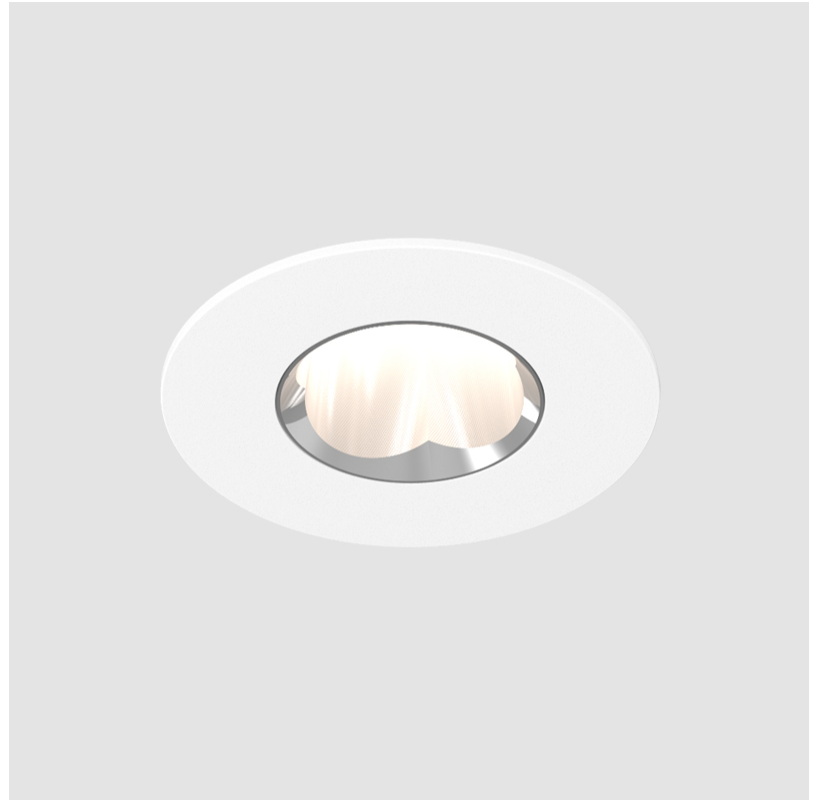

Series: Oiko Pro Round
Subseries: Oiko Pro Round Fixed
Partner: Prolicht
Division: Architectural
Installation: Recessed
Product Type: Downlight
Mounting Location: Ceiling
Light Distribution: Direct

PHYSICAL

Aperture Sizes - Downlights: 1"
Shape: Round
Diameter (mm): 75
Diameter (in): 2 15/16
Height (mm): 43
Height (in): 1 11/16
Ceiling Thickness (mm): 1 - 25
Ceiling Thickness (in): 1/16 - 1 3/16
Min. Recessing Depth (mm): 50
Min. Recessing Depth (in): 1 15/16
Diffuser: Lens Pack - Spread Lens / Linear Spread Lens / Honeycomb Louver
Fixture Finish: SSR / BKV / CWI / CRY / HAB / UFT / ITA / RUA / FTG / MYG / LOD / PUS / FRO / FUP / KIA / POP / BLS / SPG / MEY / GOH / CHC / COM / ABZ / JAG / OBR / MOS / ROR
Fixture Material: Aluminum Die Cast
Cut-out Measurements: 68mm / 2 11/16" Diameter

ELECTRICAL

Lamp Type: LED (Zhaga Standard)
Input Wattage (W): 14
Total Output Wattage (W): 12.7
Dimming: Dali Dimming
Driver Included: No
Driver Location: Recessed Housing
Driver Type: Constant Current - Universal (120Vac only for DALI driver)
Driver Class: Class 2
Input Voltage (V): 120 - 277
Constant Current (MA): 700

LED

Color Temperature (°K): 2700-6500 Tunable White
Max. Delivered Lumen (lm): 1381
Nominal Lumen (lm): 1460
CRI: >93 CRI
Lamp Life (hrs): 50000
Special LEDs offerings: Tunable White

OPTICAL

Reflector°: 62
Adjustability: Fixed

RATINGS AND CERTIFICATIONS

Certified By: Certified for North American Standards
IP rating: IP20