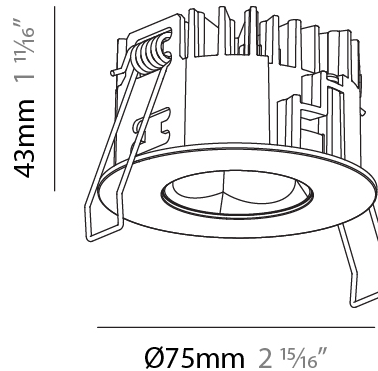

PHYSICAL

Aperture Sizes - Downlights: 1"
Shape: Round
Diameter (mm): 75
Diameter (in): 2 15/16
Height (mm): 43
Height (in): 1 11/16
Ceiling Thickness (mm): 1 - 25
Ceiling Thickness (in): 1/16 - 1 3/16
Min. Recessing Depth (mm): 50
Min. Recessing Depth (in): 1 15/16
Diffuser: Lens Pack - Spread Lens / Linear Spread Lens / Honeycomb Louver
Fixture Finish: SSR / BKV / CWI / CRY / HAB / UFT / ITA / RUA / FTG / MYG / LOD / PUS / FRO / FUP / KIA / POP / BLS / SPG / MEY / GOH / CHC / COM / ABZ / JAG / OBR / MOS / ROR
Fixture Material: Aluminum Die Cast
Cut-out Measurements: 68mm / 2 11/16" Diameter

ELECTRICAL

Lamp Type: LED (Zhaga Standard)
Input Wattage (W): 15
Total Output Wattage (W): 13.6
Dimming: Tri-Mode (Non-Dimming and Phase Dimming (120Vac only) and 0-10V Dimming)
Driver Included: No
Driver Location: Recessed Housing
Driver Type: Constant Current - Universal
Driver Class: Class 2
Input Voltage (V): 120 - 277
Constant Current (MA): 350

LED

Color Temperature (°K): 2700 / 3000 / 3500 / 4000
Max. Delivered Lumen (lm): 1464 / 1556 / 1630 / 1645
Nominal Lumen (lm): 1566 / 1665 / 1743 / 1759
CRI: >90 CRI
Lamp Life (hrs): 50000

OPTICAL

Reflector: 60
Adjustability: Fixed

RATINGS AND CERTIFICATIONS

Certified By: Certified for North American Standards
IP rating: IP20