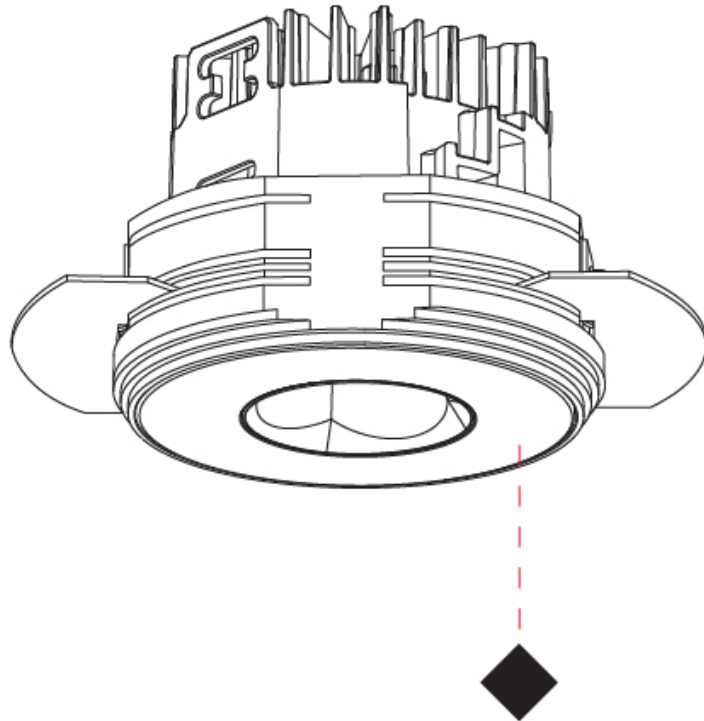

OIKO PRO ROUND FIXED TRIMLESS

A35877-

PROJECT

TYPE

SPECIFIER

QUANTITY

DATE