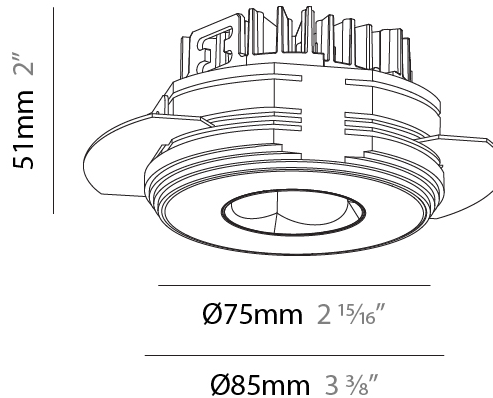

PHYSICAL

Aperture Sizes - Downlights: 1"
Shape: Round
Diameter (mm): 75
Diameter (in): 2 15/16
Height (mm): 51
Height (in): 2
Ceiling Thickness (mm): 10 / 12.5 / 15 / 25
Ceiling Thickness (in): 3/8 or 1/2 or 9/16 or 1
Min. Recessing Depth (mm): 60
Min. Recessing Depth (in): 2 3/8
Diffuser: Lens Pack - Spread Lens / Linear Spread Lens / Honeycomb Louver
Fixture Finish: SSR / BKV / CWI / CRY / HAB / UFT / ITA / RUA / FTG / MYG / LOD / PUS / FRO / FUP / KIA / POP / BLS / SPG / MEY / GOH / CHC / COM / ABZ / JAG / OBR / MOS / ROR
Fixture Material: Aluminum Die Cast
Cut-out Measurements: 68mm / 2 11/16" Diameter

ELECTRICAL

Lamp Type: LED (Zhaga Standard)
Input Wattage (W): 15
Total Output Wattage (W): 13.6
Dimming: Tri-Mode (Non-Dimming and Phase Dimming (120Vac only) and 0-10V Dimming)
Driver Included: No
Driver Location: Recessed Housing
Driver Type: Constant Current - Universal
Driver Class: Class 2
Input Voltage (V): 120 - 277
Constant Current (MA): 350

LED

Color Temperature (°K): 2700 / 3000 / 3500 / 4000
Max. Delivered Lumen (lm): 1375 / 1462 / 1531 / 1545
Nominal Lumen (lm): 1566 / 1665 / 1743 / 1759
CRI: >90 CRI
Lamp Life (hrs): 50000

OPTICAL

Reflector°: 50
Adjustability: Fixed

RATINGS AND CERTIFICATIONS

Certified By: Certified for North American Standards
IP rating: IP20